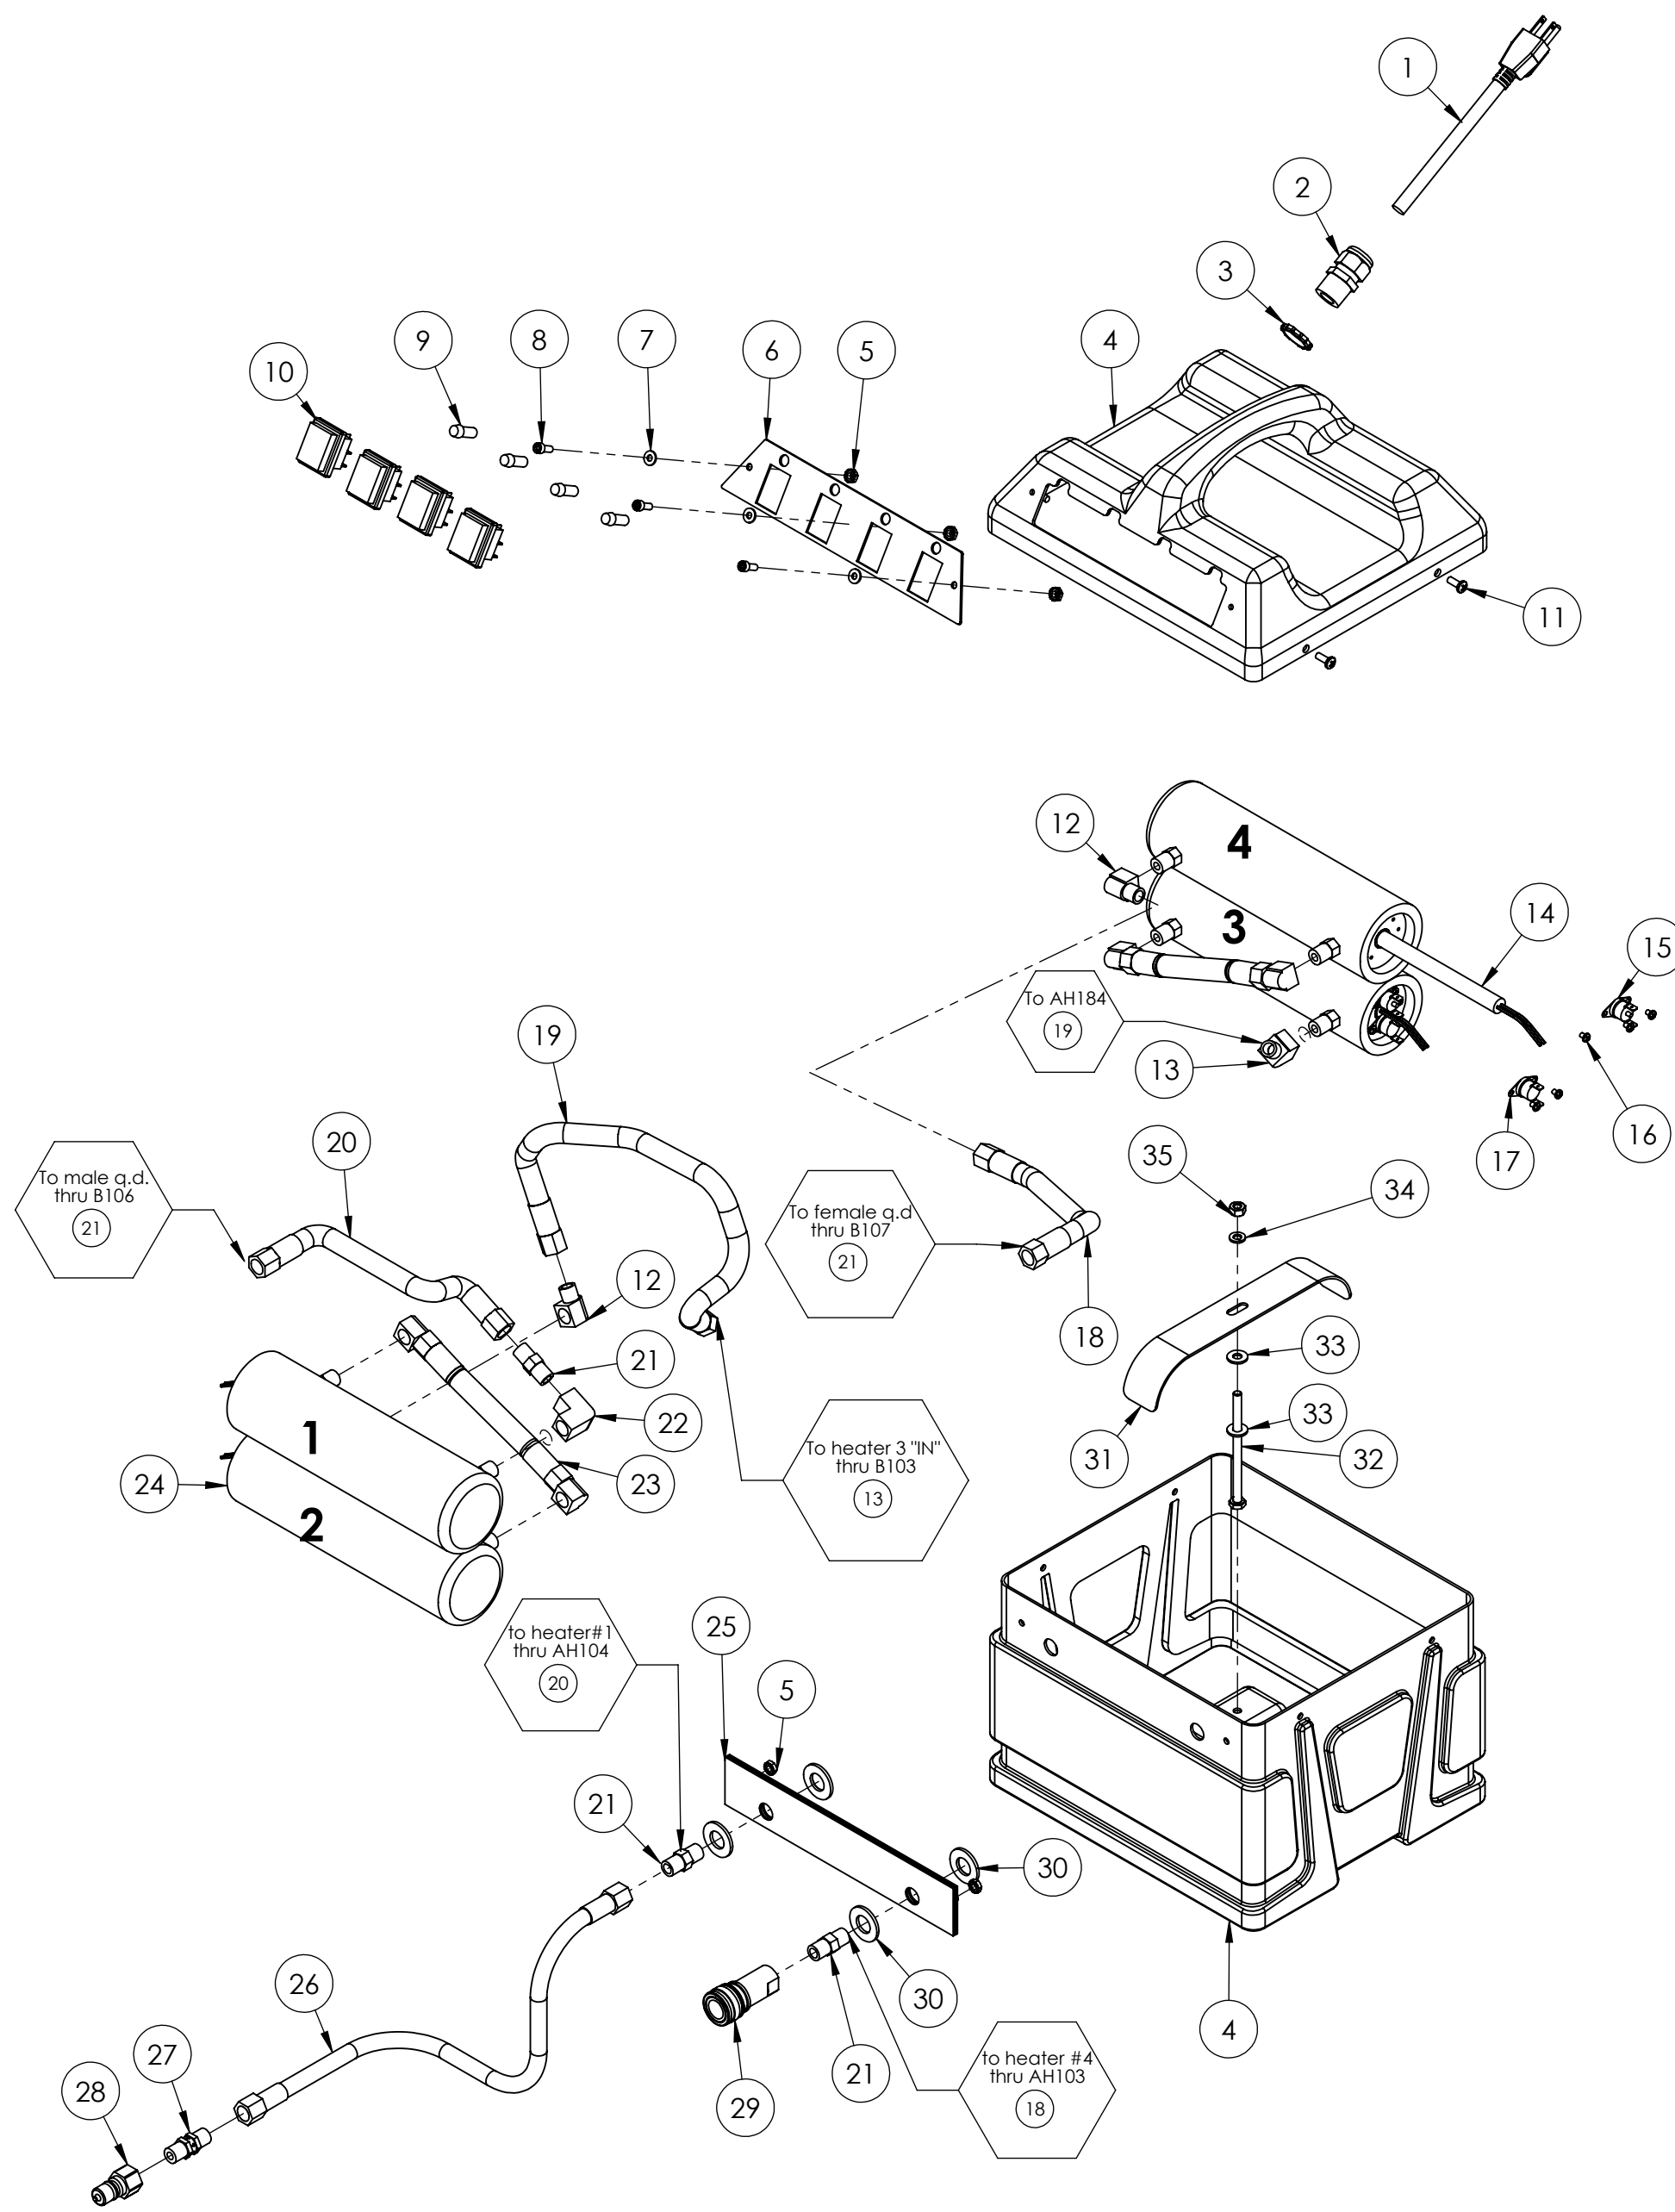

ITEMS NOT SHOWN

PART NO.	DESCRIPTION	QTY.	MSRP
ADM-240-120	manual, mytee hot turbo	1	
P590	cuties, 1/4" qd, standard pack of 2	1	$2.99 ea

NAME	DATE	mytee PRODUCTS, INC. 858-679-1191
DRAWN M.LaBarbera	2/2013	
CHECKED		TITLE: Mytee Hot Turbo
PROPRIETARY AND CONFIDENTIAL THE INFORMATION CONTAINED IN THIS DRAWING IS THE SOLE PROPERTY OF MYTEE PRODUCTS, INC. ANY REPRODUCTION IN PART OR AS A WHOLE WITHOUT THE WRITTEN PERMISSION OF MYTEE PRODUCTS, INC. IS PROHIBITED.		SIZE DWG. NO. REV C 240-120
SCALE: 1:5	DO NOT SCALE DRAWING	SHEET 1 OF 1